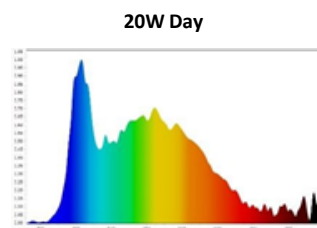

### ▪ Photometrical Data

Nominal luminous flux	2000 lm
Luminous efficacy	100 lm/w
Color temperature	6500 K
Light color	Cool Daylight
Color rendering index	≥80
Beam angle	150°
Standard Division of color matching	≤5 sdc