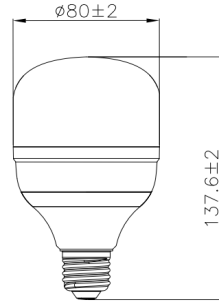

### ▪ Photometrical Data

Nominal luminous flux	2000 lm
Luminous efficacy	100 lm/w
Color temperature	6500 K
Light color	Cool Daylight
Color rendering index	≥80
Beam angle	150°
Standard Division of color matching	≤5 sdc

## ➤ Dimensions & Weight

Size (D\*H)       $\varnothing 80 \times 137.6$  mm

Weight (gm)      75 gm