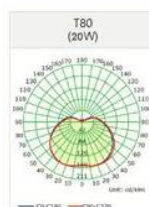

### ▪ Photometrical Data

Nominal luminous flux	2000 lm
Luminous efficacy	100 lm/w
Color temperature	6500 K
Light color	Cool Daylight
Color rendering index	≥80
Beam angle	150°
Standard Division of color matching	≤5 sdc

## ➤ Dimensions & Weight

Size (D\*H)       $\varnothing 80 \times 137.6$  mm

Weight (gm)      75 gm