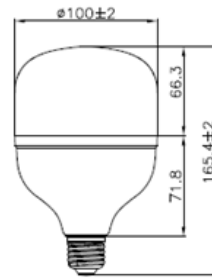

### Photometrical Data

Nominal luminous flux	3000 lm
Luminous efficacy	100 lm/w
Color temperature	6500 K
Light color	Cool Daylight
Color rendering index	≥80
Beam angle	150°
Standard Division of color matching	≤5 sdcm

## ➤ Dimensions & Weight

Size (D\*H)      Ø100\*165.4 mm

Weight (gm)      110 gm