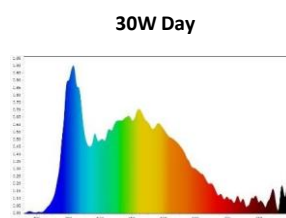

### Photometrical Data

Nominal luminous flux	3000 lm
Luminous efficacy	100 lm/w
Color temperature	6500 K
Light color	Cool Daylight
Color rendering index	≥80
Beam angle	150°
Standard Division of color matching	≤5 sdcm