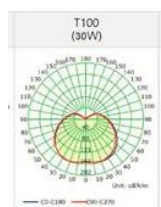

### Photometrical Data

Nominal luminous flux	3000 lm
Luminous efficacy	100 lm/w
Color temperature	6500 K
Light color	Cool Daylight
Color rendering index	≥80
Beam angle	150°
Standard Division of color matching	≤5 sdcm