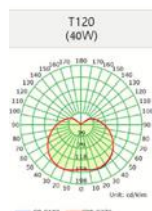

LED Bulb mini globe | 40w

T120 / E27

➤ Features

- High luminous efficacy and reliability
- 4 years guarantee
- Life Time 25,000 Hrs
- No Flicker, No UV Radiation.
- Reduced replacement and maintenance costs.

➤ Technical Data

▪ Electrical Data

Nominal wattage	40W
Nominal Voltage	220-240V
Nominal Current	300 mA
Frequency	50/60 Hz
Power Factor	0.6

▪ Photometrical Data

Nominal luminous flux	4000 lm
Luminous efficacy	100 lm/w
Color temperature	6500 K
Light color	Cool Daylight
Color rendering index	≥80
Beam angle	150°
Standard Division of color matching	≤5 sdcm

Cool daylight
6500 K

➤ Color Temperature

➤ Dimensions & Weight

Size (D*H) $\varnothing 119 \times 191$ mm
Weight (gm) 170 gm

➤ Application & Mounting

Ambient temperature range	-15°C to +45°C
Product color	White
Type of protection	IP20
Dimmable	No
Application environment	Indoor