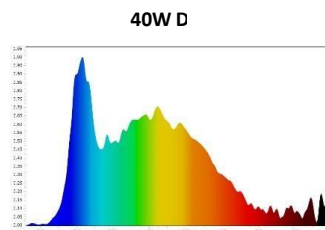

LED Bulb mini globe | 40w

T120 / E27

➤ Features

- High luminous efficacy and reliability
- 4 years guarantee
- Life Time 25,000 Hrs
- No Flicker, No UV Radiation.
- Reduced replacement and maintenance costs.

➤ Technical Data

▪ Electrical Data

Nominal wattage	40W
Nominal Voltage	220-240V
Nominal Current	300 mA
Frequency	50/60 Hz
Power Factor	0.6

▪ Photometrical Data

Nominal luminous flux	4000 lm
Luminous efficacy	100 lm/w
Color temperature	6500 K
Light color	Cool Daylight
Color rendering index	≥80
Beam angle	150°
Standard Division of color matching	≤5 sdcm

Cool daylight
6500 K

➤ Color Temperature

➤ Dimensions & Weight

Size (D*H) $\varnothing 119 \times 191$ mm
Weight (gm) 170 gm

➤ Application & Mounting

Ambient temperature range	-15°C to +45°C
Product color	White
Type of protection	IP20
Dimmable	No
Application environment	Indoor