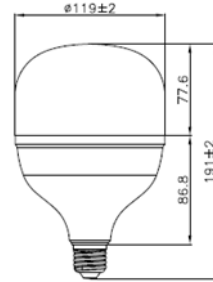

➤ Technical Data

▪ Electrical Data

Nominal wattage	40W
Nominal Voltage	220-240V
Nominal Current	300 mA
Frequency	50/60 Hz
Power Factor	0.6

▪ Photometrical Data

Nominal luminous flux	4000 lm
Luminous efficacy	100 lm/w
Color temperature	6500 K
Light color	Cool Daylight
Color rendering index	≥80
Beam angle	150°
Standard Division of color matching	≤5 sdcm

Cool daylight
6500 K

➤ Color Temperature

➤ Dimensions & Weight

Size (D*H) $\varnothing 119 \times 191$ mm
Weight (gm) 170 gm

➤ Application & Mounting

Ambient temperature range	-15°C to +45°C
Product color	White
Type of protection	IP20
Dimmable	No
Application environment	Indoor