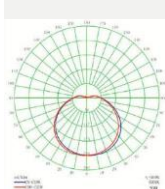

Photometrical Data

Nominal luminous flux	450 lm
Luminous efficacy	90 lm/w
Color temperature	2700 K
Light color	Warm White
Color rendering index	≥80
Beam angle	240°
Standard Division of color matching	≤5 sdcn

CF35 warm