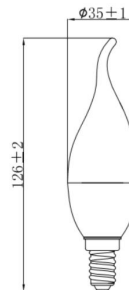

### Photometrical Data

Nominal luminous flux	450 lm
Luminous efficacy	90 lm/w
Color temperature	2700 K
Light color	Warm White
Color rendering index	≥80
Beam angle	240°
Standard Division of color matching	≤5 sdcn

## ➤ Dimensions & Weight

Size (D*H)	Ø35*126 mm
Weight (gm)	18 gm