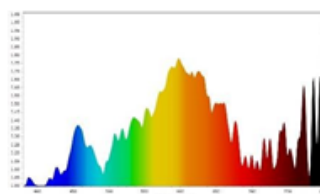

LED Candle Decorative | 5w

CF35/E14

Features

- High luminous efficacy and reliability
- 4 years guarantee
- Life Time 25,000 Hrs
- No Flicker, No UV Radiation.
- Reduced replacement and maintenance costs.

Technical Data

Electrical Data

Nominal wattage	5W
Nominal Voltage	220-240V
Nominal Current	40 mA
Frequency	50/60 Hz
Power Factor	0.6

Photometrical Data

Nominal luminous flux	450 lm
Luminous efficacy	90 lm/w
Color temperature	2700 K
Light color	Warm White
Color rendering index	≥80
Beam angle	240°
Standard Division of color matching	≤5 sdcn

5W Warm