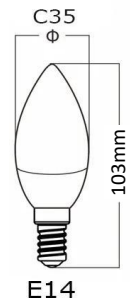

Electrical Data

Nominal wattage	4W
Nominal Voltage	220-240V
Nominal Current	32 mA
Frequency	50/60 Hz
Power Factor	0.6

Photometrical Data

Nominal luminous flux	320 lm
Luminous efficacy	80lm/w
Color temperature	3000 K / 6500 K
Light color	Warm White / Cool Daylight
Color rendering index	≥80
Beam angle	240°
Standard Division of color matching	≤5 sdcn

4W Day

4W Warm

➤ Color Temperature

Cool daylight
6500 K

warm white
3000 K

➤ Dimensions & Weight

Size (D*H)	Ø35*103 mm
Weight (gm)	18 gm

➤ Specification