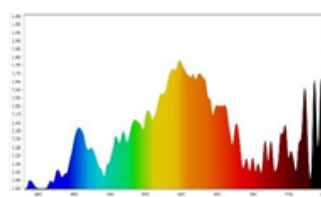

LED Candle

4w

C35/E14 - PACK 6

Features

- High luminous efficacy and reliability
- 4 years guarantee
- Life Time 25,000 Hrs
- No Flicker, No UV Radiation.
- Reduced replacement and maintenance costs.

Technical Data

Electrical Data

Nominal wattage	4W
Nominal Voltage	220-240V
Nominal Current	32 mA
Frequency	50/60 Hz
Power Factor	0.6

Photometrical Data

Nominal luminous flux	320 lm
Luminous efficacy	80lm/w
Color temperature	3000 K / 6500 K
Light color	Warm White / Cool Daylight
Color rendering index	≥80
Beam angle	240°
Standard Division of color matching	≤5 sdcn

4W Day

4W Warm

➤ Color Temperature

Cool daylight
6500 K

warm white
3000 K

➤ Dimensions & Weight

Size (D*H)	Ø35*103 mm
Weight (gm)	18 gm

➤ Specification