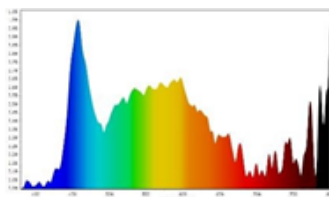

LED Candle

4w

C35/E14 - PACK 6

Features

- High luminous efficacy and reliability
- 4 years guarantee
- Life Time 25,000 Hrs
- No Flicker, No UV Radiation.
- Reduced replacement and maintenance costs.

Technical Data

Electrical Data

Nominal wattage	4W
Nominal Voltage	220-240V
Nominal Current	32 mA
Frequency	50/60 Hz
Power Factor	0.6

Photometrical Data

Nominal luminous flux	320 lm
Luminous efficacy	80lm/w
Color temperature	3000 K / 6500 K
Light color	Warm White / Cool Daylight
Color rendering index	≥80
Beam angle	240°
Standard Division of color matching	≤5 sdcn

4W Day

4W Warm

➤ Color Temperature

Cool daylight
6500 K

warm white
3000 K

➤ Dimensions & Weight

Size (D*H)	Ø35*103 mm
Weight (gm)	18 gm

➤ Specification