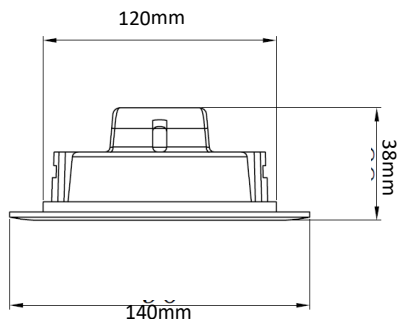

➤ Technical Data

▪ Electrical Data

Nominal wattage	12W
Nominal Voltage	220-240V
Nominal Current	95 mA
Frequency	50/60 Hz
Power Factor	0.5

▪ Photometrical Data

Nominal luminous flux	1080 lm
Luminous efficacy	90lm/w
Color temperature	3000 K / 6500 K
Light color	Warm White / Cool Daylight
Color rendering index	≥80
Beam angle	110°
Standard Division of color matching	≤5 sdc

12W Day

12W Warm

➤ Color Temperature

Cool daylight
6500 K

warm white
3000 K

➤ Dimensions & Weight

Size (D*H) Ø 140*38 mm

Cutout Hole Ø 120 mm

Weight (gm) 85 gm

➤ Specification

Ambient temperature range	-20°C to +40°C
Product color	White
Type of protection	IP20 / IP44 (FRONT)
Dimmable	No
Application environment	Indoor

➤ Certificates & Standards