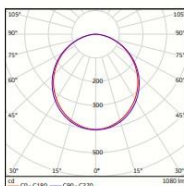

➤ Technical Data

▪ Electrical Data

Nominal wattage	12W
Nominal Voltage	220-240V
Nominal Current	95 mA
Frequency	50/60 Hz
Power Factor	0.5

▪ Photometrical Data

Nominal luminous flux	1080 lm
Luminous efficacy	90lm/w
Color temperature	3000 K / 6500 K
Light color	Warm White / Cool Daylight
Color rendering index	≥80
Beam angle	110°
Standard Division of color matching	≤5 sdc

12W Day

12W Warm

➤ Color Temperature

Cool daylight
6500 K

warm white
3000 K

➤ Dimensions & Weight

Size (D*H) Ø 140*38 mm

Cutout Hole Ø 120 mm