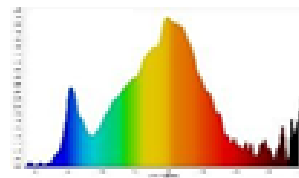

LED Downlight | 12w

Recessed-Round

➤ Features

- High luminous efficacy and reliability
- 4 years guarantee
- Life Time 25,000 Hrs
- No Flicker, No UV Radiation.
- Reduced replacement and maintenance costs.

➤ Technical Data

▪ Electrical Data

Nominal wattage	12W
Nominal Voltage	220-240V
Nominal Current	95 mA
Frequency	50/60 Hz
Power Factor	0.5

▪ Photometrical Data

Nominal luminous flux	1080 lm
Luminous efficacy	90lm/w
Color temperature	3000 K / 6500 K
Light color	Warm White / Cool Daylight
Color rendering index	≥80
Beam angle	110°
Standard Division of color matching	≤5 sdc

12W Warm