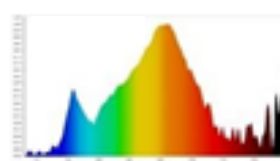

LED Downlight | 16w

Recessed-Round

➤ Features

- High luminous efficacy and reliability
- 4 years guarantee
- Life Time 25,000 Hrs
- No Flicker, No UV Radiation.
- Reduced replacement and maintenance costs.

➤ Technical Data

▪ Electrical Data

Nominal wattage	16W
Nominal Voltage	220-240V
Nominal Current	130 mA
Frequency	50/60 Hz
Power Factor	0.5

▪ Photometrical Data

Nominal luminous flux	1440 lm
Luminous efficacy	90lm/w
Color temperature	3000 K / 6500 K
Light color	Warm White / Cool Daylight
Color rendering index	≥80
Beam angle	110°
Standard Division of color matching	≤5 sdc

16W Warm