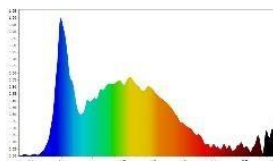

LED Downlight | 16w

Recessed-Round

➤ Features

- High luminous efficacy and reliability
- 4 years guarantee
- Life Time 25,000 Hrs
- No Flicker, No UV Radiation.
- Reduced replacement and maintenance costs.

➤ Technical Data

▪ Electrical Data

Nominal wattage	16W
Nominal Voltage	220-240V
Nominal Current	130 mA
Frequency	50/60 Hz
Power Factor	0.5

▪ Photometrical Data

Nominal luminous flux	1440 lm
Luminous efficacy	90lm/w
Color temperature	3000 K / 6500 K
Light color	Warm White / Cool Daylight
Color rendering index	≥80
Beam angle	110°
Standard Division of color matching	≤5 sdc

16W Day