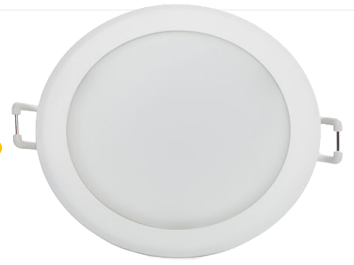

# LED Downlight | 16w

Recessed-Round

## ➤ Specification

Ambient temperature range	-20°C to +40°C
Product color	White
Type of protection	IP20 / IP44 (FRONT)
Dimmable	No
Application environment	Indoor