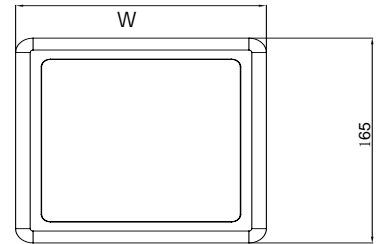

16W Day

Cool daylight
6500 K

➤ Color Temperature

➤ Dimensions & Weight

Size (D*H) Ø 165*44.5 mm

Weight (gm) 175 gm

➤ Specification

Ambient temperature range	-20°C to +40°C
Product color	White
Type of protection	IP20 / IP44 (FRONT)
Dimmable	No
Application environment	Indoor