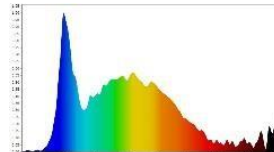

➤ Technical Data

▪ Electrical Data

Nominal wattage	16W
Nominal Voltage	220-240V
Nominal Current	130 mA
Frequency	50/60 Hz
Power Factor	0.5

▪ Photometrical Data

Nominal luminous flux	1440 lm
Luminous efficacy	90lm/w
Color temperature	6500 K
Light color	Cool Daylight
Color rendering index	≥80
Beam angle	110°
Standard Division of color matching	≤6 sdcM

16W Day

Cool daylight
6500 K

➤ Color Temperature

➤ Dimensions & Weight

Size (D*H) Ø 165*44.5 mm

Weight (gm) 175 gm

➤ Specification

Ambient temperature range	-20°C to +40°C
Product color	White
Type of protection	IP20 / IP44 (FRONT)
Dimmable	No
Application environment	Indoor