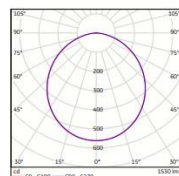

➤ Technical Data

▪ Electrical Data

Nominal wattage	16W
Nominal Voltage	220-240V
Nominal Current	130 mA
Frequency	50/60 Hz
Power Factor	0.5

▪ Photometrical Data

Nominal luminous flux	1440 lm
Luminous efficacy	90lm/w
Color temperature	6500 K
Light color	Cool Daylight
Color rendering index	≥80
Beam angle	110°
Standard Division of color matching	≤6 sdcM

16W Day

Cool daylight
6500 K

➤ Color Temperature

➤ Dimensions & Weight

Size (D*H) Ø 165*44.5 mm

Weight (gm) 175 gm

➤ Specification

Ambient temperature range	-20°C to +40°C
Product color	White
Type of protection	IP20 / IP44 (FRONT)
Dimmable	No
Application environment	Indoor