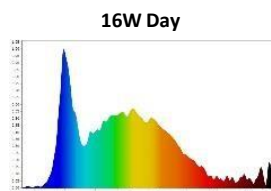

LED Downlight | 16w

Recessed-Square

➤ Features

- High luminous efficacy and reliability
- 4 years guarantee
- Life Time 25,000 Hrs
- No Flicker, No UV Radiation.
- Reduced replacement and maintenance costs.

➤ Technical Data

▪ Electrical Data

Nominal wattage	16W
Nominal Voltage	220-240V
Nominal Current	130 mA
Frequency	50/60 Hz
Power Factor	0.5

▪ Photometrical Data

Nominal luminous flux	1440 lm
Luminous efficacy	90lm/w
Color temperature	6500 K
Light color	Cool Daylight
Color rendering index	≥80
Beam angle	110°
Standard Division of color matching	≤5 sdcn

➤ Color Temperature

Cool daylight
6500 K

➤ Dimensions & Weight

Size (D*H) \varnothing 165*34 mm

Cutout Hole \varnothing 150 mm

Weight (gm) 165 gm

➤ Specification

Ambient temperature range	-20°C to +40°C
Product color	White
Type of protection	IP20 / IP44 (FRONT)
Dimmable	No
Application environment	Indoor