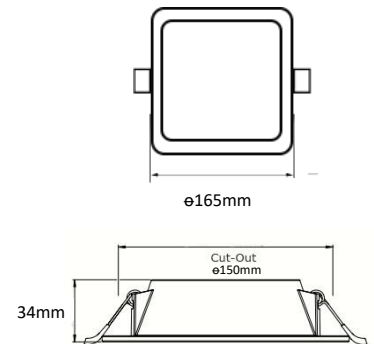

➤ Color Temperature

Cool daylight
6500 K

➤ Dimensions & Weight

Size (D*H) \varnothing 165*34 mm

Cutout Hole \varnothing 150 mm

Weight (gm) 165 gm

➤ Specification

Ambient temperature range	-20°C to +40°C
Product color	White
Type of protection	IP20 / IP44 (FRONT)
Dimmable	No
Application environment	Indoor

➤ Certificates & Standards

Standards	CE / RoHS
-----------	-----------

➤ Logistical Data

Type	Product Code	No. Packaging
16w Square Day	6223014080095	1/24 PCS