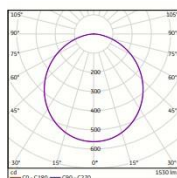

➤ Technical Data

▪ Electrical Data

Nominal wattage	16W
Nominal Voltage	220-240V
Nominal Current	130 mA
Frequency	50/60 Hz
Power Factor	0.5

▪ Photometrical Data

Nominal luminous flux	1440 lm
Luminous efficacy	90lm/w
Color temperature	6500 K
Light color	Cool Daylight
Color rendering index	≥80
Beam angle	110°
Standard Division of color matching	≤5 sdcn

➤ Color Temperature

Cool daylight
6500 K

➤ Dimensions & Weight

Size (D*H) \varnothing 165*34 mm

Cutout Hole \varnothing 150 mm

Weight (gm) 165 gm

➤ Specification

Ambient temperature range	-20°C to +40°C
Product color	White
Type of protection	IP20 / IP44 (FRONT)
Dimmable	No
Application environment	Indoor