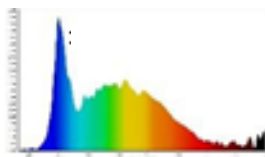

➤ Technical Data

▪ Electrical Data

Nominal wattage	24W
Nominal Voltage	220-240V
Nominal Current	195 mA
Frequency	50/60 Hz
Power Factor	0.5

▪ Photometrical Data

Nominal luminous flux	2160 lm
Luminous efficacy	90lm/w
Color temperature	3000 K / 4000K / 6500 K
Light color	Warm White / Cool White / Cool Daylight
Color rendering index	≥80
Beam angle	110°
Standard Division of color matching	≤5 sdcm

24W Day

24W Cool

24W Warm

➤ Color Temperature

Cool daylight
6500 K

warm white
3000 K

Cool White
4000K

➤ Dimensions & Weight

Size (D*H)	Ø 215*38 mm
Cutout Hole	Ø 200 mm
Weight (gm)	250 gm

➤ Specification

Ambient temperature range	-20°C to +40°C
Product color	White
Type of protection	IP20 / IP44 (FRONT)
Dimmable	No
Application environment	Indoor