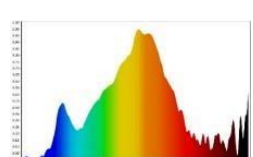

➤ Technical Data

▪ Electrical Data

Nominal wattage	24W
Nominal Voltage	220-240V
Nominal Current	195 mA
Frequency	50/60 Hz
Power Factor	0.5

▪ Photometrical Data

Nominal luminous flux	2160 lm
Luminous efficacy	90lm/w
Color temperature	3000 K / 4000K / 6500 K
Light color	Warm White / Cool White / Cool Daylight
Color rendering index	≥80
Beam angle	110°
Standard Division of color matching	≤5 sdcm

24W Day

24W Cool

24W Warm

➤ Color Temperature

Cool daylight
6500 K

warm white
3000 K

Cool White
4000K

➤ Dimensions & Weight

Size (D*H)	Ø 215*38 mm
Cutout Hole	Ø 200 mm
Weight (gm)	250 gm

➤ Specification

Ambient temperature range	-20°C to +40°C
Product color	White
Type of protection	IP20 / IP44 (FRONT)
Dimmable	No
Application environment	Indoor