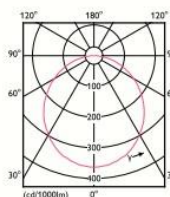

➤ Technical Data

▪ Electrical Data

Nominal wattage	24W
Nominal Voltage	220-240V
Nominal Current	195 mA
Frequency	50/60 Hz
Power Factor	0.5

▪ Photometrical Data

Nominal luminous flux	2160 lm
Luminous efficacy	90lm/w
Color temperature	3000 K / 4000K / 6500 K
Light color	Warm White / Cool White / Cool Daylight
Color rendering index	≥80
Beam angle	110°
Standard Division of color matching	≤5 sdcm

Size (D*H)	Ø 215*38 mm
Cutout Hole	Ø 200 mm
Weight (gm)	250 gm

➤ Specification

Ambient temperature range	-20°C to +40°C
Product color	White
Type of protection	IP20 / IP44 (FRONT)
Dimmable	No
Application environment	Indoor