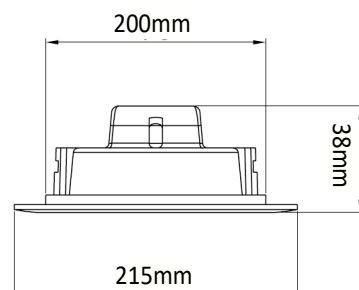

➤ Technical Data

▪ Electrical Data

Nominal wattage	24W
Nominal Voltage	220-240V
Nominal Current	195 mA
Frequency	50/60 Hz
Power Factor	0.5

▪ Photometrical Data

Nominal luminous flux	2160 lm
Luminous efficacy	90lm/w
Color temperature	3000 K / 4000K / 6500 K
Light color	Warm White / Cool White / Cool Daylight
Color rendering index	≥80
Beam angle	110°
Standard Division of color matching	≤5 sdcm

24W Day

24W Cool

24W Warm

➤ Color Temperature

Cool daylight
6500 K

warm white
3000 K

Cool White
4000K

➤ Dimensions & Weight

Size (D*H)	Ø 215*38 mm
Cutout Hole	Ø 200 mm
Weight (gm)	250 gm

➤ Specification

Ambient temperature range	-20°C to +40°C
Product color	White
Type of protection	IP20 / IP44 (FRONT)
Dimmable	No
Application environment	Indoor