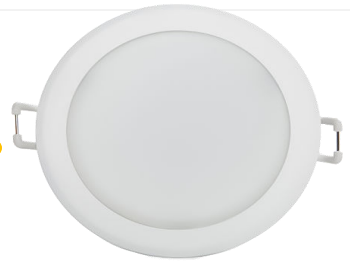

LED Downlight | 24w

Recessed-Round

➤ Features

- High luminous efficacy and reliability
- 4 years guarantee
- Life Time 25,000 Hrs
- No Flicker, No UV Radiation.
- Reduced replacement and maintenance costs.

➤ Technical Data

▪ Electrical Data

Nominal wattage	24W
Nominal Voltage	220-240V
Nominal Current	195 mA
Frequency	50/60 Hz
Power Factor	0.5

▪ Photometrical Data

Nominal luminous flux	2160 lm
Luminous efficacy	90lm/w
Color temperature	3000 K / 4000K / 6500 K
Light color	Warm White / Cool White / Cool Daylight
Color rendering index	≥80
Beam angle	110°
Standard Division of color matching	≤5 sdcm

24W Day

24W Cool

24W Warm

➤ Color Temperature

Cool daylight
6500 K

warm white
3000 K

Cool White
4000K

➤ Dimensions & Weight

Size (D*H)	Ø 215*38 mm
Cutout Hole	Ø 200 mm
Weight (gm)	250 gm

➤ Specification

Ambient temperature range	-20°C to +40°C
Product color	White
Type of protection	IP20 / IP44 (FRONT)
Dimmable	No
Application environment	Indoor