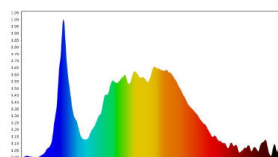

➤ Technical Data

▪ Electrical Data

Nominal wattage	24W
Nominal Voltage	220-240V
Nominal Current	195 mA
Frequency	50/60 Hz
Power Factor	0.5

▪ Photometrical Data

Nominal luminous flux	2160 lm
Luminous efficacy	90lm/w
Color temperature	3000 K / 4000K / 6500 K
Light color	Warm White / Cool White / Cool Daylight
Color rendering index	≥80
Beam angle	110°
Standard Division of color matching	≤5 sdcm

24W Day

24W Cool

24W Warm

➤ Color Temperature

Cool daylight
6500 K

warm white
3000 K

Cool White
4000K

➤ Dimensions & Weight

Size (D*H)	Ø 215*38 mm
Cutout Hole	Ø 200 mm
Weight (gm)	250 gm

➤ Specification

Ambient temperature range	-20°C to +40°C
Product color	White
Type of protection	IP20 / IP44 (FRONT)
Dimmable	No
Application environment	Indoor