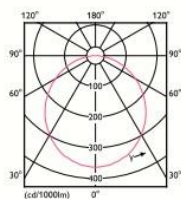

➤ Technical Data

▪ Electrical Data

Nominal wattage	24W
Nominal Voltage	220-240V
Nominal Current	195 mA
Frequency	50/60 Hz
Power Factor	0.5

▪ Photometrical Data

Nominal luminous flux	2160 lm
Luminous efficacy	90lm/w
Color temperature	6500 K - 3000K
Light color	Cool Daylight - Warm White
Color rendering index	≥80
Beam angle	110°
Standard Division of color matching	≤5 sdcM

24W Day

24W Warm

➤ Color Temperature

Cool daylight
6500 K

warm white
3000 K

➤ Dimensions & Weight

Size (D*H) Ø 215*44.5 mm

Weight (gm) 280 gm