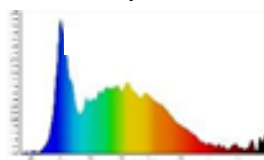

➤ Technical Data

▪ Electrical Data

Nominal wattage	24W
Nominal Voltage	220-240V
Nominal Current	195 mA
Frequency	50/60 Hz
Power Factor	0.5

▪ Photometrical Data

Nominal luminous flux	2160 lm
Luminous efficacy	90lm/w
Color temperature	6500 K - 3000K
Light color	Cool Daylight - Warm White
Color rendering index	≥80
Beam angle	110°
Standard Division of color matching	≤5 sdcM

24W Day

24W Warm

➤ Color Temperature

Cool daylight
6500 K

warm white
3000 K

➤ Dimensions & Weight

Size (D*H) Ø 215*44.5 mm

Weight (gm) 280 gm