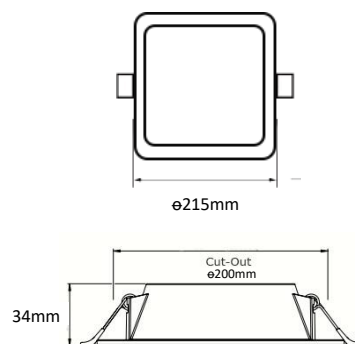

24W Day

24W Warm

Cool daylight
6500 K

warm white
3000 K

➤ Color Temperature

➤ Dimensions & Weight

Size (D*H) Ø 215*34 mm

Cutout Hole Ø 200 mm

Weight (gm) 250 gm

➤ Specification

Ambient temperature range	-20°C to +40°C
Product color	White
Type of protection	IP20 / IP44 (FRONT)
Dimmable	No
Application environment	Indoor

➤ Certificates & Standards

Standards	CE / RoHS
-----------	-----------

➤ Logistical Data

Type	Product Code	No. Packaging
24w Square Warm	6223014080415	1/24 PCS
24w Square Day	6223014080125	1/24 PCS