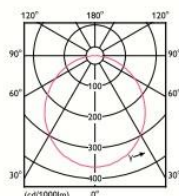

Technical Data

Electrical Data

Nominal wattage	24W
Nominal Voltage	220-240V
Nominal Current	195 mA
Frequency	50/60 Hz
Power Factor	0.5

Photometrical Data

Nominal luminous flux	2160 lm
Luminous efficacy	90lm/w
Color temperature	6500 K - 3000K
Light color	Cool Daylight - Warm White
Color rendering index	≥80
Beam angle	110°
Standard Division of color matching	≤5 sdcM

24W Day

24W Warm

Cool daylight
6500 K

warm white
3000 K

➤ Color Temperature

➤ Dimensions & Weight

Size (D*H) Ø 215*34 mm

Cutout Hole Ø 200 mm

Weight (gm) 250 gm

➤ Specification

Ambient temperature range	-20°C to +40°C
Product color	White
Type of protection	IP20 / IP44 (FRONT)
Dimmable	No
Application environment	Indoor

➤ Certificates & Standards