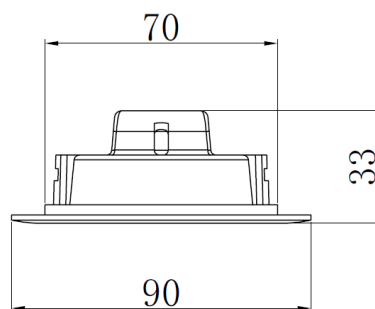

4W Day

4W Warm

➤ Color Temperature

Cool daylight
6500 K

warm white
3000 K

➤ Dimensions & Weight

Size (D*H)	Ø 90*33 mm
Cutout Hole	Ø 70 mm
Weight (gm)	50 gm

➤ Specification