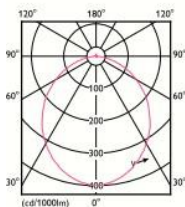

➤ Technical Data

▪ Electrical Data

Nominal wattage	4W
Nominal Voltage	220-240V
Nominal Current	35 mA
Frequency	50/60 Hz
Power Factor	0.5

▪ Photometrical Data

Nominal luminous flux	360 lm
Luminous efficacy	90lm/w
Color temperature	3000 K / 6500 K
Light color	Warm White / Cool Daylight
Color rendering index	≥80
Beam angle	110°
Standard Division of color matching	≤5 sdcM

4W Day

4W Warm

➤ Color Temperature

Cool daylight
6500 K

warm white
3000 K

➤ Dimensions & Weight

Size (D*H)	Ø 90*33 mm
Cutout Hole	Ø 70 mm
Weight (gm)	50 gm

➤ Specification