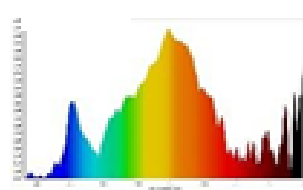

➤ Technical Data

■ Electrical Data

Nominal wattage	6W
Nominal Voltage	220-240V
Nominal Current	50 mA
Frequency	50/60 Hz
Power Factor	0.5

■ Photometrical Data

Nominal luminous flux	540 lm
Luminous efficacy	90lm/w
Color temperature	3000 K / 6500 K
Light color	Warm White / Cool Daylight
Color rendering index	≥80
Beam angle	110°
Standard Division of color matching	≤5 sdcM

6W Day

6W Warm

➤ Color Temperature

Cool daylight
6500 K

warm white
3000 K

➤ Dimensions & Weight

Size (D*H)	Ø 105*35 mm
Cutout Hole	Ø 90 mm
Weight (gm)	65 gm

➤ Specification