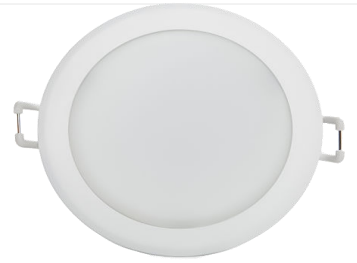

LED Downlight | 6w

Recessed-Round

➤ Features

- High luminous efficacy and reliability
- 4 years guarantee
- Life Time 25,000 Hrs
- No Flicker, No UV Radiation.
- Reduced replacement and maintenance costs.

➤ Technical Data

■ Electrical Data

Nominal wattage	6W
Nominal Voltage	220-240V
Nominal Current	50 mA
Frequency	50/60 Hz
Power Factor	0.5

■ Photometrical Data

Nominal luminous flux	540 lm
Luminous efficacy	90lm/w
Color temperature	3000 K / 6500 K
Light color	Warm White / Cool Daylight
Color rendering index	≥80
Beam angle	110°
Standard Division of color matching	≤5 sdcM

6W Day

6W Warm

➤ Color Temperature

Cool daylight
6500 K

warm white
3000 K

➤ Dimensions & Weight

Size (D*H)	Ø 105*35 mm
Cutout Hole	Ø 90 mm
Weight (gm)	65 gm

➤ Specification

Ambient temperature range	-20°C to +40°C
Product color	White
Type of protection	IP20 / IP44 (FRONT)
Dimmable	No
Application environment	Indoor

➤ Certificates & Standards

Standards	CE / RoHS
-----------	-----------