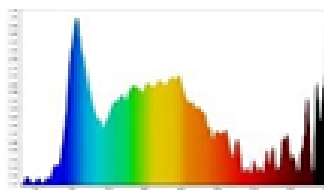

➤ Technical Data

■ Electrical Data

Nominal wattage	6W
Nominal Voltage	220-240V
Nominal Current	50 mA
Frequency	50/60 Hz
Power Factor	0.5

■ Photometrical Data

Nominal luminous flux	540 lm
Luminous efficacy	90lm/w
Color temperature	3000 K / 6500 K
Light color	Warm White / Cool Daylight
Color rendering index	≥80
Beam angle	110°
Standard Division of color matching	≤5 sdcM

6W Day

6W Warm

➤ Color Temperature

Cool daylight
6500 K

warm white
3000 K

➤ Dimensions & Weight

Size (D*H)	Ø 105*35 mm
Cutout Hole	Ø 90 mm
Weight (gm)	65 gm

➤ Specification