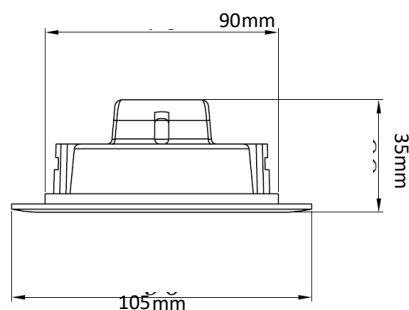

➤ Technical Data

■ Electrical Data

Nominal wattage	6W
Nominal Voltage	220-240V
Nominal Current	50 mA
Frequency	50/60 Hz
Power Factor	0.5

■ Photometrical Data

Nominal luminous flux	540 lm
Luminous efficacy	90lm/w
Color temperature	3000 K / 6500 K
Light color	Warm White / Cool Daylight
Color rendering index	≥80
Beam angle	110°
Standard Division of color matching	≤5 sdcM

6W Day

6W Warm

➤ Color Temperature

Cool daylight
6500 K

warm white
3000 K

➤ Dimensions & Weight

Size (D*H)	Ø 105*35 mm
Cutout Hole	Ø 90 mm
Weight (gm)	65 gm

➤ Specification