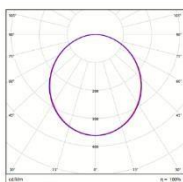

➤ Technical Data

■ Electrical Data

Nominal wattage	6W
Nominal Voltage	220-240V
Nominal Current	50 mA
Frequency	50/60 Hz
Power Factor	0.5

■ Photometrical Data

Nominal luminous flux	540 lm
Luminous efficacy	90lm/w
Color temperature	3000 K / 6500 K
Light color	Warm White / Cool Daylight
Color rendering index	≥80
Beam angle	110°
Standard Division of color matching	≤5 sdcM

6W Day

6W Warm

➤ Color Temperature

Cool daylight
6500 K

warm white
3000 K

➤ Dimensions & Weight

Size (D*H)	Ø 105*35 mm
Cutout Hole	Ø 90 mm
Weight (gm)	65 gm

➤ Specification