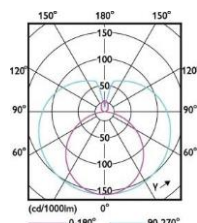

### ➤ Technical Data

#### ▪ Photometrical Data

Nominal luminous flux	1800 lm
Luminous efficacy	100 lm/w
Color temperature	6500 K
Light color	Cool Daylight
Color rendering index	≥80
Beam angle	180°
Standard Division of color matching	≤5 sdc

## ➤ Dimensions & Weight

Size (D\*H)                      Ø1200\*26 mm

Weight (gm)                    145 gm