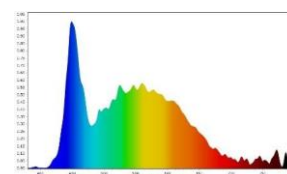

LED Tube

T8 LED Tube Light 120cm

18w

➤ Features

- High luminous efficacy and reliability
- 4 years guarantee
- Life Time 25,000 Hrs
- No Flicker, No UV Radiation.
- Reduced replacement and maintenance costs.

➤ Technical Data

▪ Electrical Data

Nominal wattage	18W
Nominal Voltage	220-240V
Nominal Current	90 mA
Frequency	50/60 Hz
Power Factor	0.9

▪ Photometrical Data

Nominal luminous flux	1800 lm
Luminous efficacy	100 lm/w
Color temperature	6500 K
Light color	Cool Daylight
Color rendering index	≥80
Beam angle	180°
Standard Division of color matching	≤5 sdc

18W Day