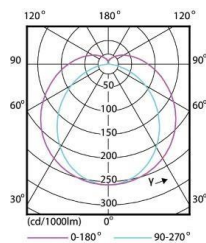

➤ Technical Data

▪ Electrical Data

Nominal wattage	9W
Nominal Voltage	220-240V
Nominal Current	45 mA
Frequency	50/60 Hz
Power Factor	0.9

▪ Photometrical Data

Nominal luminous flux	900 lm
Luminous efficacy	100 lm/w
Color temperature	6500 K
Light color	Cool Daylight
Color rendering index	≥80
Beam angle	180°
Standard Division of color matching	≤6 sdc

➤ Color Temperature

➤ Dimensions & Weight

Size (D*H) $\varnothing 600 \times 26$ mm

Weight (gm) 77 gm

➤ Specification

Ambient temperature range	-15°C to +45°C
Product color	White
Type of protection	IP20
Dimmable	No
Application environment	Indoor