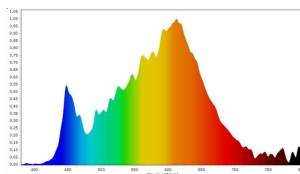

LED STRIP

SMD LED 2835 Roll 100M 120L/M

11 W/M

➤ Features

- High luminous efficacy and reliability
- 3 years guarantee
- Life Time 30,000 Hrs
- No Flicker, No UV Radiation.
- Reduced replacement and maintenance costs.

➤ Technical Data

▪ Electrical Data

Nominal wattage	11W/M
Nominal Voltage	220-240V
Frequency	50/60 Hz
Power Factor	0.9

▪ Photometrical Data

Nominal luminous flux	950 lm/M +/-5%
Luminous efficacy	87 lm/w
Color temperature	3000 K / 4000K / 6500k
Light color	Warm White / Cool White / Cool Daylight
Color rendering index	≥80
Standard Division of color matching	≤3 sdcM

Day

Cool

Warm

➤ Color Temperature

Cool daylight
6500 K

Cool White
4000K

Warm white
3000 K

➤ Dimensions & Weight

Size (L*D) 100 M * 2cm

Weight (gm) 8.2Kg

1 Roll 100M 120L/M

➤ Specification

Ambient temperature range	-10°C to +40°C
LED Strip cutting distance	100Cm
Type of protection	IP65
Dimmable	No

➤ Certificates & Standards