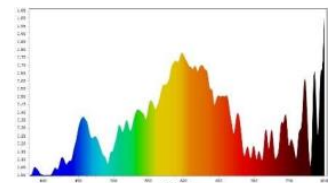

LED STRIP

SMD LED 2835 Roll 100M 120L/M

11 W/M

➤ Features

- High luminous efficacy and reliability
- 3 years guarantee
- Life Time 30,000 Hrs
- No Flicker, No UV Radiation.
- Reduced replacement and maintenance costs.

➤ Technical Data

▪ Electrical Data

Nominal wattage	11W/M
Nominal Voltage	220-240V
Frequency	50/60 Hz
Power Factor	0.9

▪ Photometrical Data

Nominal luminous flux	950 lm/M +/-5%
Luminous efficacy	87 lm/w
Color temperature	3000 K / 4000K / 6500k
Light color	Warm White / Cool White / Cool Daylight
Color rendering index	≥80
Standard Division of color matching	≤3 sdcM

Day

Cool

Warm

➤ Color Temperature

Cool daylight
6500 K

Cool White
4000K

Warm white
3000 K

➤ Dimensions & Weight