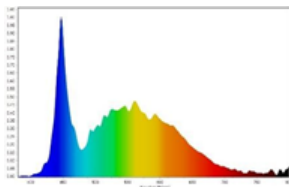

LED STRIP

SMD LED 2835 Roll 100M 120L/M

11 W/M

➤ Features

- High luminous efficacy and reliability
- 3 years guarantee
- Life Time 30,000 Hrs
- No Flicker, No UV Radiation.
- Reduced replacement and maintenance costs.

➤ Technical Data

▪ Electrical Data

Nominal wattage	11W/M
Nominal Voltage	220-240V
Frequency	50/60 Hz
Power Factor	0.9

▪ Photometrical Data

Nominal luminous flux	950 lm/M +/-5%
Luminous efficacy	87 lm/w
Color temperature	3000 K / 4000K / 6500k
Light color	Warm White / Cool White / Cool Daylight
Color rendering index	≥80
Standard Division of color matching	≤3 sdcM

Day

Cool

Warm

➤ Color Temperature

Cool daylight
6500 K

Cool White
4000K

Warm white
3000 K

➤ Dimensions & Weight