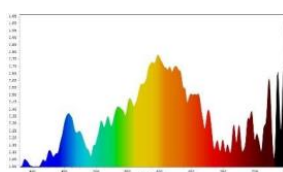

LED STRIP

SMD LED 2835 Roll100M 180L/M

13W/M

Features

- High luminous efficacy and reliability
- 3 years guarantee
- Life Time 30,000 Hrs
- No Flicker, No UV Radiation.
- Reduced replacement and maintenance costs.

Technical Data

Electrical Data

Nominal wattage	13W/M
Nominal Voltage	220-240V
Frequency	50/60 Hz
Power Factor	0.9
Power Supply current	8A

Photometrical Data

Nominal luminous flux	1350 lm/M +/-5%
Luminous efficacy	104 lm/w
Color temperature	3000 K/4000 k / 6500 K
Light color	Warm White/ Cool White / Cool Daylight
Color rendering index	≥80
Standard Division of color matching	≤3 sdcM

Warm