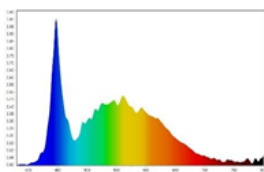

Photometrical Data

| | |
|-------------------------------------|--|
| Nominal luminous flux | 1350 lm/M +/-5% |
| Luminous efficacy | 104 lm/w |
| Color temperature | 3000 K/4000 k / 6500 K |
| Light color | Warm White/ Cool White / Cool Daylight |
| Color rendering index | ≥80 |
| Standard Division of color matching | ≤3 sdcM |

Day

Warm

cool

➤ Color Temperature

Cool daylight
6500 K

Warm white
3000 K

Cool white
4000 K

➤ Dimensions & Weight