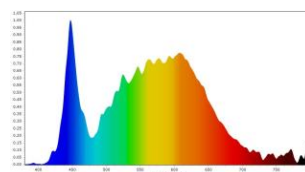

Photometrical Data

| | |
|-------------------------------------|--|
| Nominal luminous flux | 1350 lm/M +/-5% |
| Luminous efficacy | 104 lm/w |
| Color temperature | 3000 K/4000 k / 6500 K |
| Light color | Warm White/ Cool White / Cool Daylight |
| Color rendering index | ≥80 |
| Standard Division of color matching | ≤3 sdcM |

Day

Warm

cool

➤ Color Temperature

Cool daylight
6500 K

Warm white
3000 K

Cool white
4000 K

➤ Dimensions & Weight