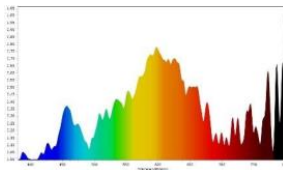

LED STRIP

SMD LED 2835 Roll100M 180L/M

12W/M

Features

- High luminous efficacy and reliability
- 3 years guarantee
- Life Time 30,000 Hrs
- No Flicker, No UV Radiation.
- Reduced replacement and maintenance costs.

Technical Data

Electrical Data

Nominal wattage	12W/M
Nominal Voltage	220-240V
Frequency	50/60 Hz
Power Factor	0.9

Photometrical Data

Nominal luminous flux	1150 lm/M +/-5%
Luminous efficacy	96 lm/w
Color temperature	3000 K/4000 k / 6500 K
Light color	Warm White/ Cool White / Cool Daylight
Color rendering index	≥80
Standard Division of color matching	≤3 sdcM

Day

Warm

cool

➤ Color Temperature

Cool daylight
6500 K

Warm white
3000 K

Cool white
4000 K

➤ Dimensions & Weight