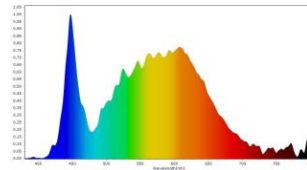

LED STRIP

SMD LED 2835 Roll100M 180L/M

12W/M

Features

- High luminous efficacy and reliability
- 3 years guarantee
- Life Time 30,000 Hrs
- No Flicker, No UV Radiation.
- Reduced replacement and maintenance costs.

Technical Data

Electrical Data

Nominal wattage	12W/M
Nominal Voltage	220-240V
Frequency	50/60 Hz
Power Factor	0.9

Photometrical Data

Nominal luminous flux	1150 lm/M +/-5%
Luminous efficacy	96 lm/w
Color temperature	3000 K/4000 k / 6500 K
Light color	Warm White/ Cool White / Cool Daylight
Color rendering index	≥80
Standard Division of color matching	≤3 sdcM

Day

Warm

cool

➤ Color Temperature

Cool daylight
6500 K

Warm white
3000 K

Cool white
4000 K

➤ Dimensions & Weight