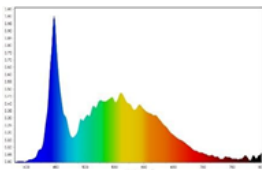

LED STRIP

SMD LED 2835 Roll100M 180L/M

12W/M

Features

- High luminous efficacy and reliability
- 3 years guarantee
- Life Time 30,000 Hrs
- No Flicker, No UV Radiation.
- Reduced replacement and maintenance costs.

Technical Data

Electrical Data

Nominal wattage	12W/M
Nominal Voltage	220-240V
Frequency	50/60 Hz
Power Factor	0.9

Photometrical Data

Nominal luminous flux	1150 lm/M +/-5%
Luminous efficacy	96 lm/w
Color temperature	3000 K/4000 k / 6500 K
Light color	Warm White/ Cool White / Cool Daylight
Color rendering index	≥80
Standard Division of color matching	≤3 sdcM

Day

Warm

cool

➤ Color Temperature

Cool daylight
6500 K

Warm white
3000 K

Cool white
4000 K

➤ Dimensions & Weight